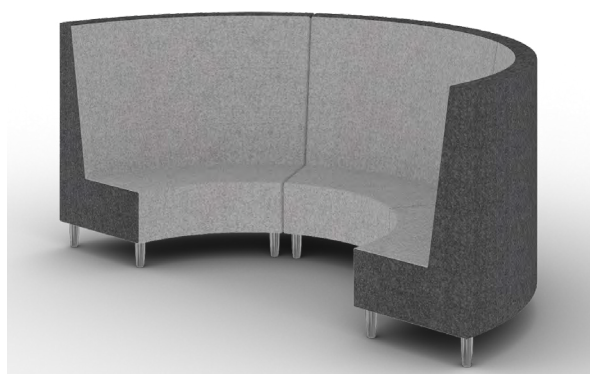

# Booth Seating

**WING LOUNGE**  
Single seater

**WING LOUNGE**  
2 seater

**WING LOUNGE**  
3 seater

**QUIET ROUND**  
Single seater

**QUIET ROUND**  
3 seater

### WING LOUNGE

With the need for break out and Quiet meeting areas in modern work spaces, Libraries and Institutions, the Wing Lounge is the natural choice, made in 4 factories across Australia and available in 1-3 seater configurations, your choice of fabric and leg options. Wing will afford comfort and privacy when needed.

### DIMENSIONS

Overall (w x d x h)

Single Seater - 900 x 750 x 1350mm

Two Seater - 1500 x 750 x 1350mm

Three Seater - 2000 x 750 x 1350mm

### DIMENSIONS

Seat (h x d) - 450 x 500mm

Overall (h x d) - 1350 x 750mm

Outer diameter - 3200mm

(All dimensions in millimeters)